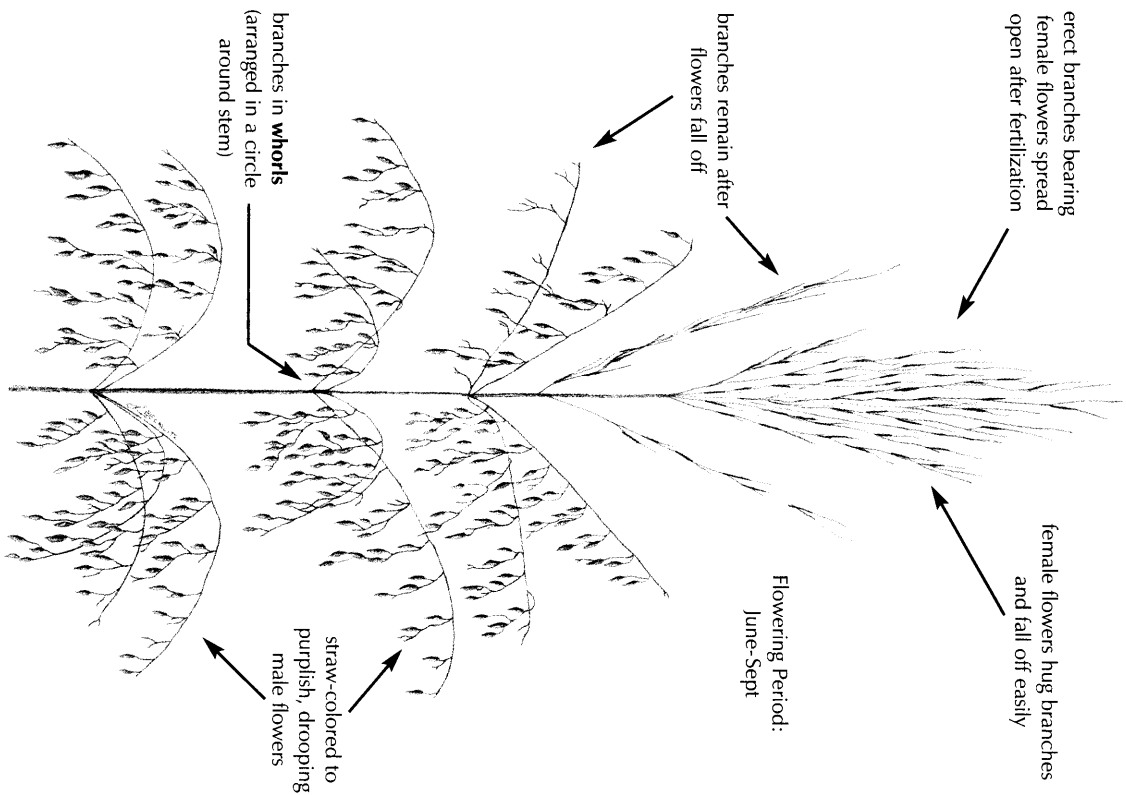

# Wild Rice

**Height:** to 10 ft

**Habitat:** tidal fresh marshes and slightly brackish marshes, inland marshes, shallow waters and stream borders

Illustration represents upper portion of plant

**Technical Name:** *Zizania aquatica*

**Common Name:** Wild Rice

**Family Name:** Poaceae (formerly Gramineae)

**Distinctive Characteristics:**

Flowers: large, many-branched inflorescence, erect female flower branches are above arching male branches

Stems: tall, stout, with distinctive nodes