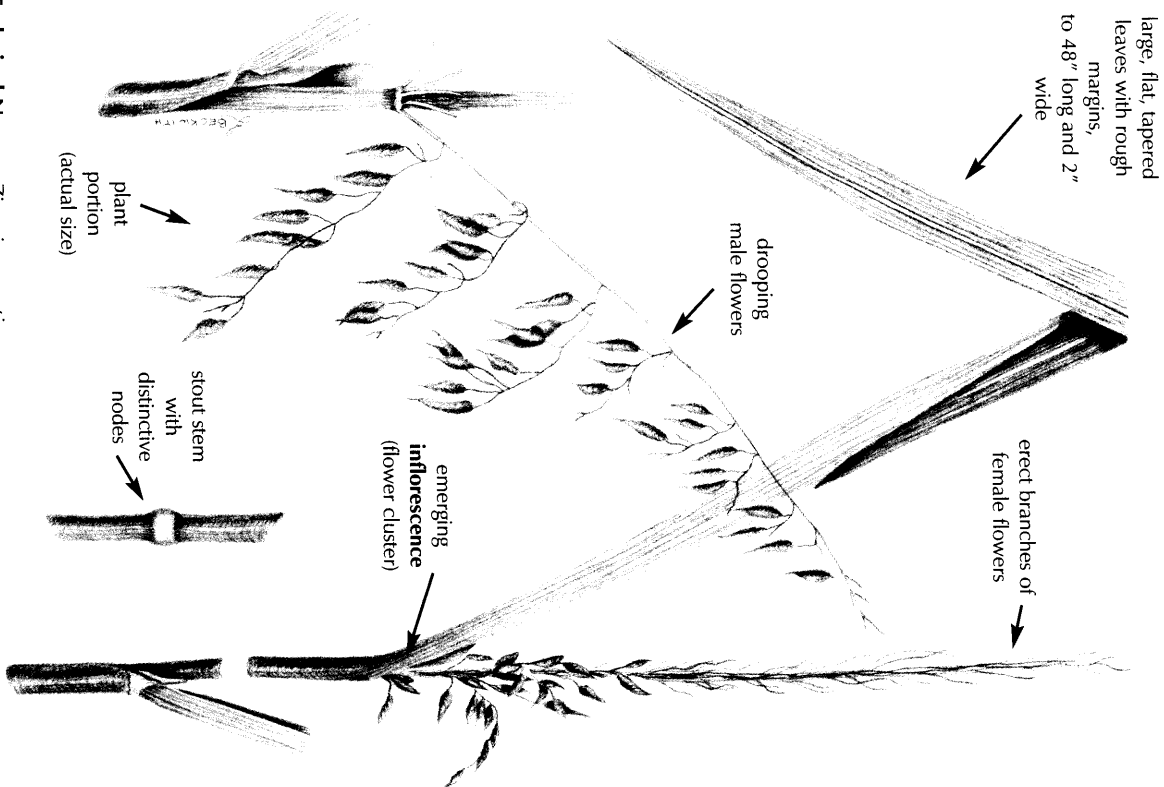

# Wild Rice

**Height:** to 10 ft

**Habitat:** tidal fresh marshes and slightly brackish marshes, inland marshes, shallow waters and stream borders

Illustration represents upper portion of plant

**Technical Name:** *Zizania aquatica*

**Common Name:** Wild Rice

**Family Name:** Poaceae (formerly Gramineae)

**Distinctive Characteristics:**

Flowers: large, many-branched inflorescence, erect female flower branches are above arching male branches

Stems: tall, stout, with distinctive nodes