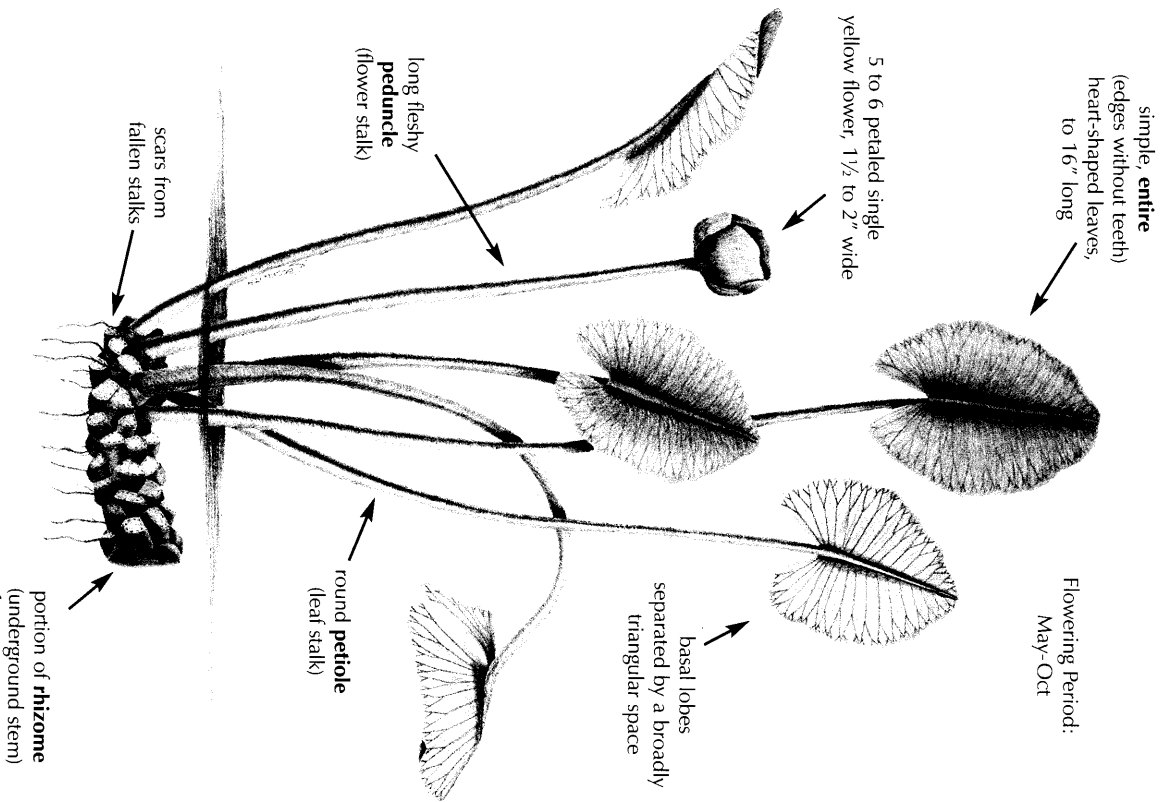

Spatterdock

Height: 8 to 16"
Habitat: tidal fresh marshes,
inland marshes, swamps and ponds

Technical Name: *Nuphar advena*
Common Name: Spatterdock
Family Name: Nymphaeaceae
Distinctive Characteristics:
General: emergent aquatic plant
Flowers: 5 to 6-petaled, single yellow flower 1½ to 2" wide,
borne on single, long, stout peduncle
Leaves: heart-shaped, to 16" long; note distinctive vein pattern