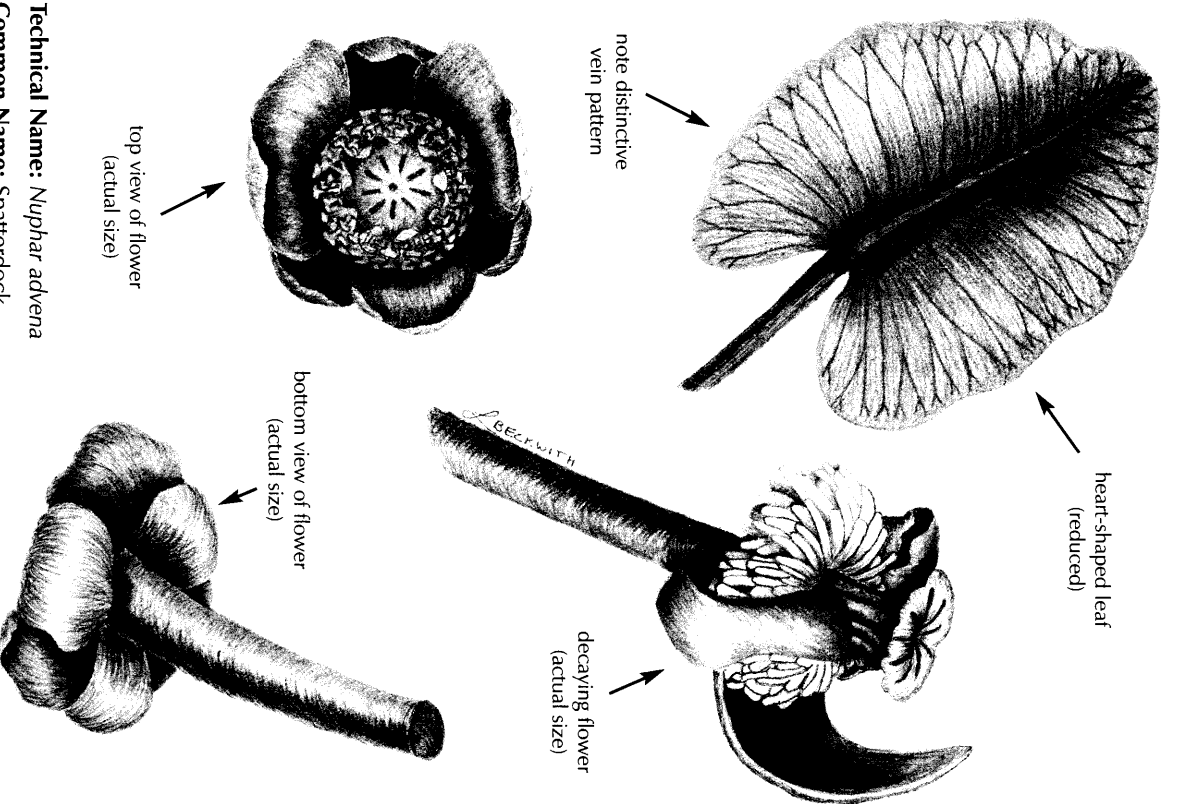

Spatterdock

Height: 8 to 16"
Habitat: tidal fresh marshes,
inland marshes, swamps and ponds

Technical Name: *Nuphar advena*
Common Name: Spatterdock
Family Name: Nymphaeaceae
Distinctive Characteristics:
General: emergent aquatic plant
Flowers: 5 to 6-petaled, single yellow flower 1½ to 2" wide,
borne on single, long, stout peduncle
Leaves: heart-shaped, to 16" long; note distinctive vein pattern