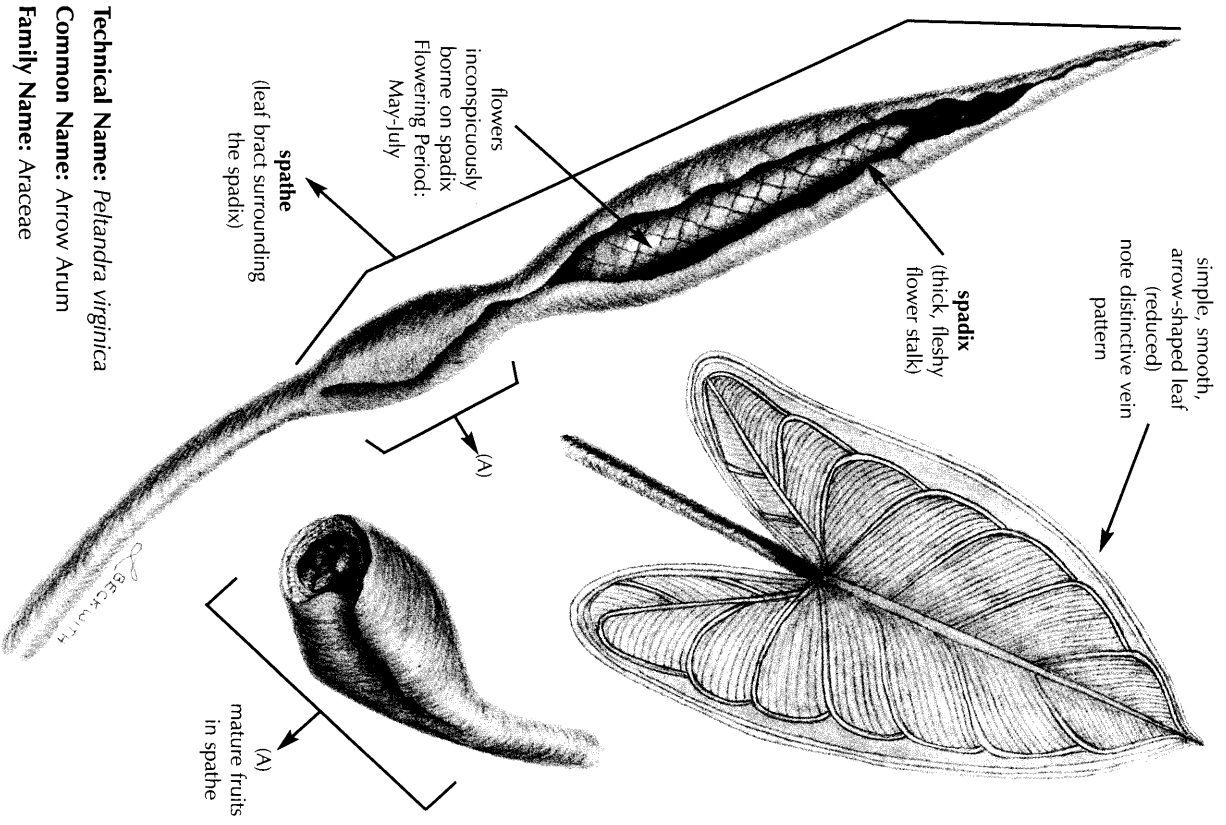

# Arrow Arum

**Height:** to 2 ft  
**Habitat:** tidal fresh and slightly brackish marshes, inland marshes and shallow waters of ponds and lakes

**Technical Name:** *Peltandra virginica*  
**Common Name:** Arrow Arum  
**Family Name:** Araceae  
**Distinctive Characteristics:**  
 General: emergent aquatic plant  
 Flowers: inconspicuous on spadix within elongate spathe, spadix and spathe recline with age  
 Leaves: narrow to broad, arrow-shaped, 4 to 12" and larger, note distinctive vein pattern