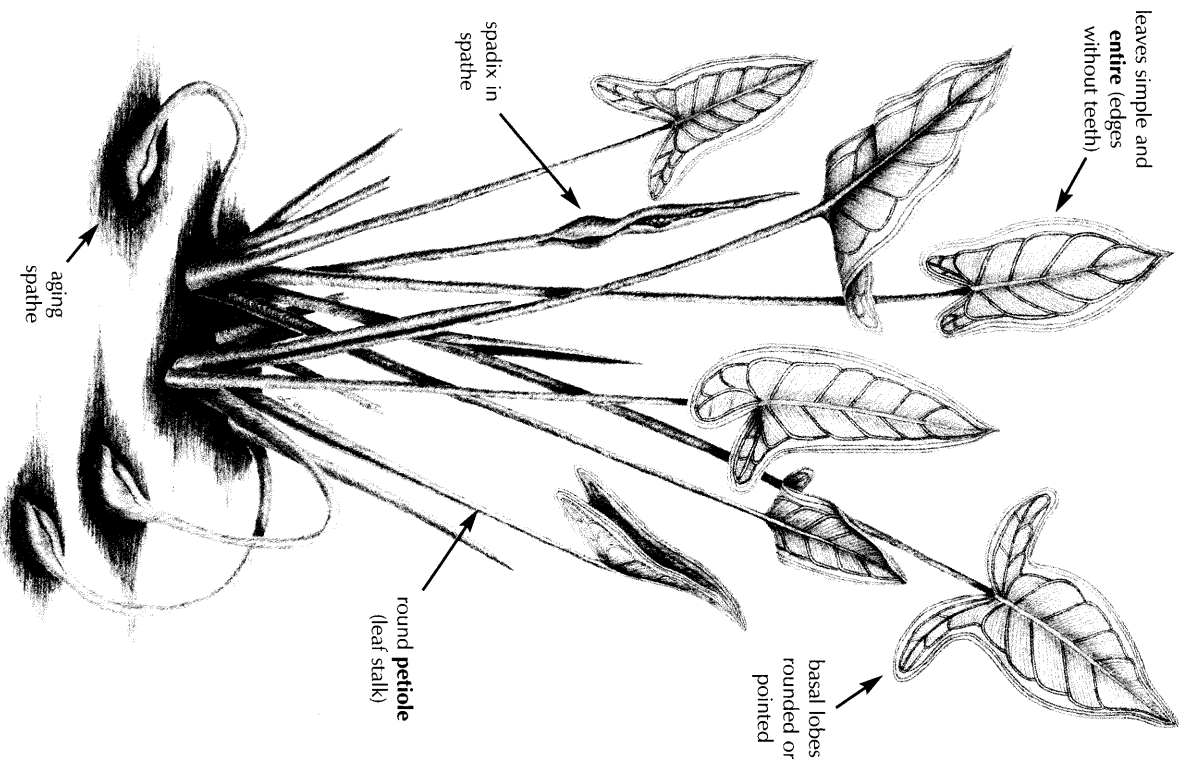

# Arrow Arum

**Height:** to 2 ft  
**Habitat:** tidal fresh and slightly brackish marshes, inland marshes and shallow waters of ponds and lakes

**Technical Name:** *Peltandra virginica*  
**Common Name:** Arrow Arum  
**Family Name:** Araceae  
**Distinctive Characteristics:**  
 General: emergent aquatic plant  
 Flowers: inconspicuous on spadix within elongate spathe, spadix and spathe recline with age  
 Leaves: narrow to broad, arrow-shaped, 4 to 12" and larger, note distinctive vein pattern