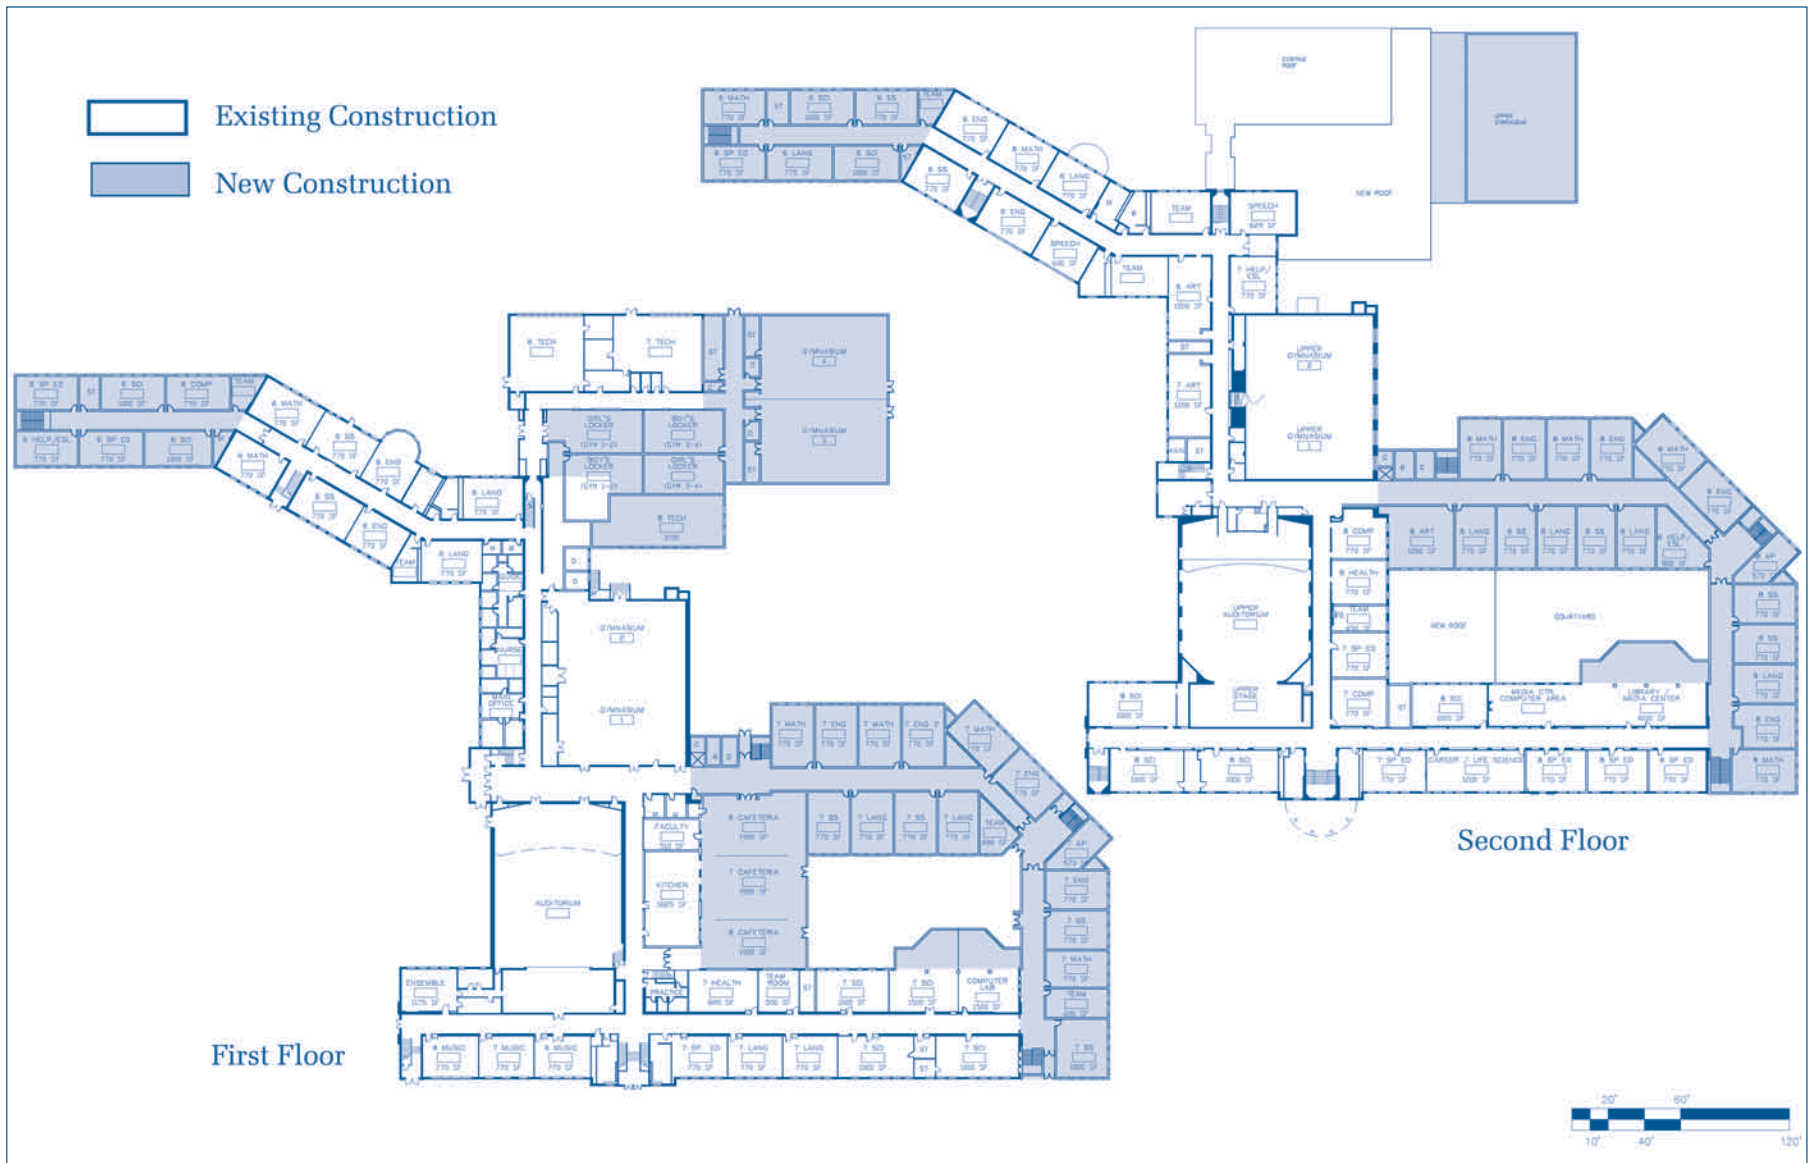

Master Plan Wappingers Middle School

Floor Plan

Site Rendering

Lighter shaded roof areas on site rendering represent additions

Visit www.wappingersschool.org for a virtual tour of these additions (requires QuickTime)