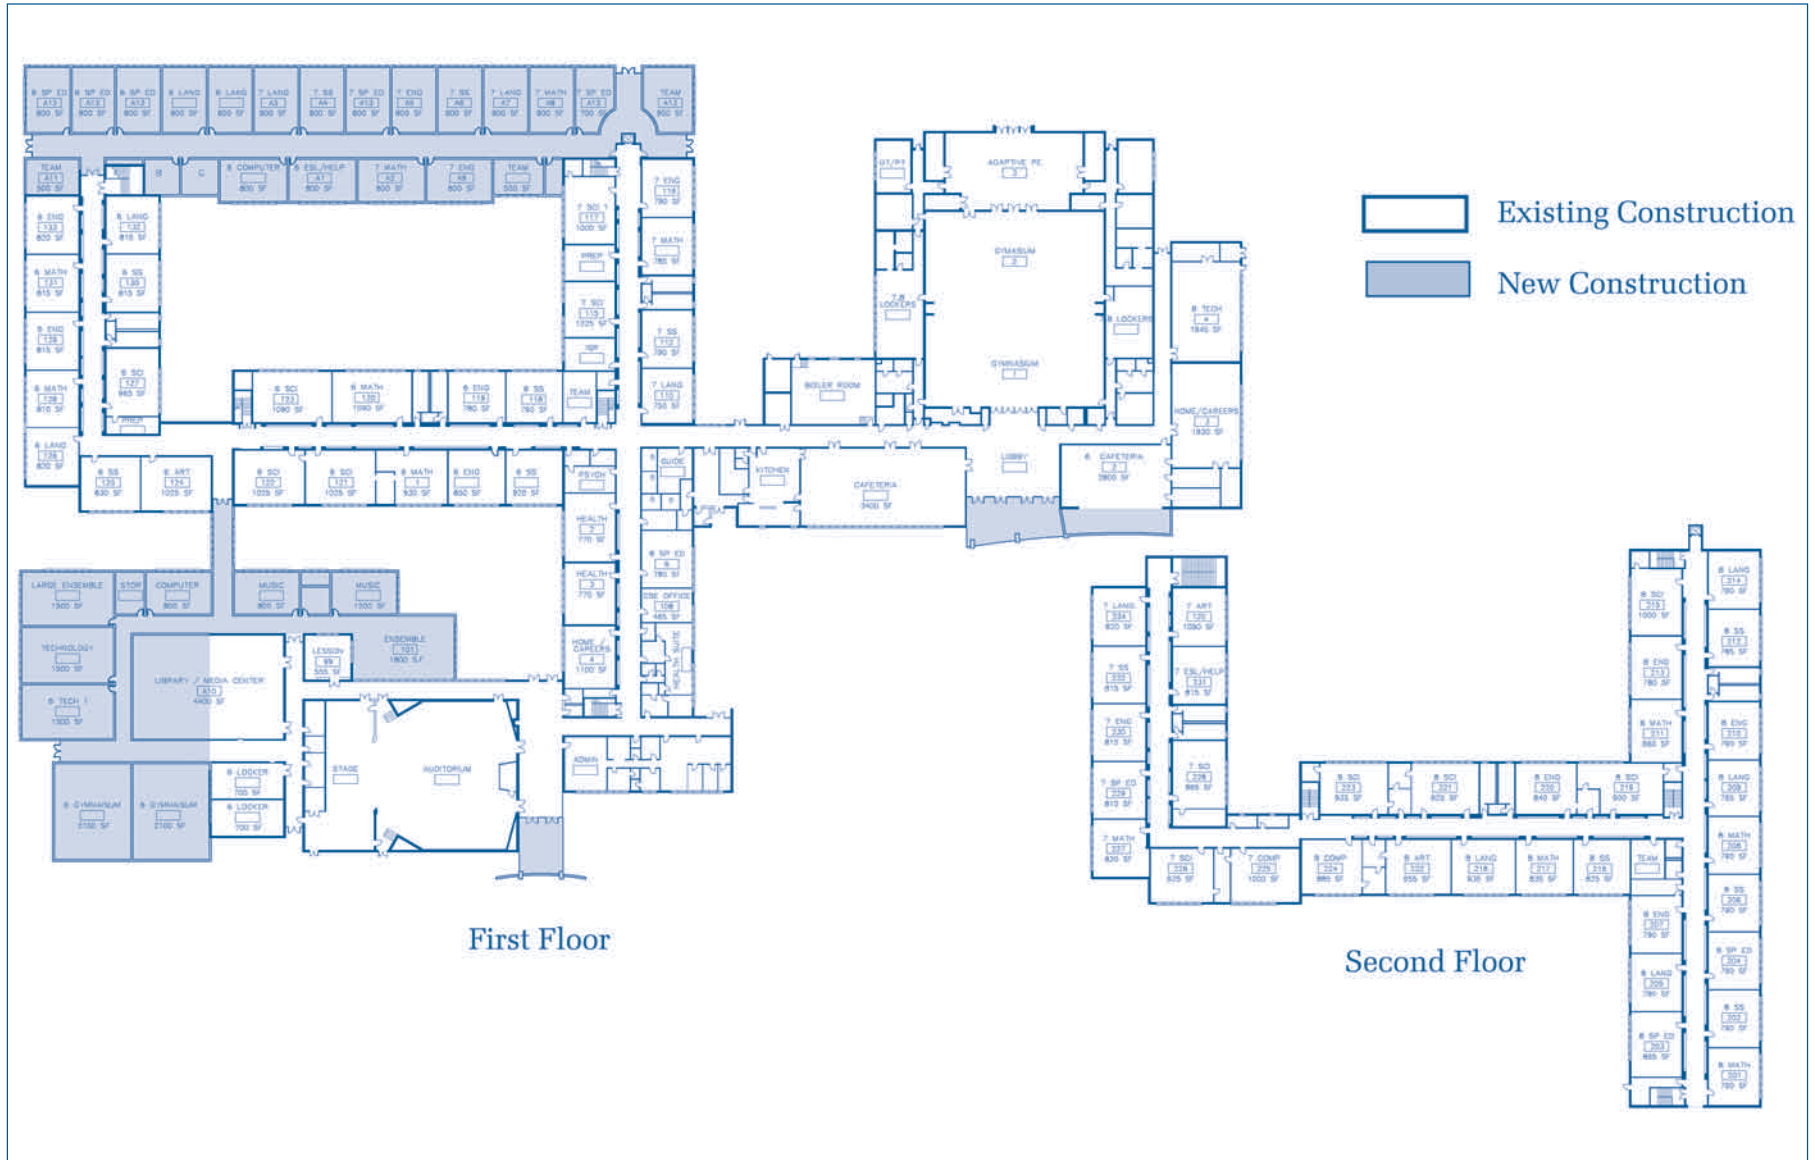

# Master Plan Van Wyck Middle School

## Floor Plan

## Site Rendering

Lighter shaded roof areas on site rendering represent additions

Visit [www.wappingersschool.org](http://www.wappingersschool.org) for a virtual tour of these additions (requires QuickTime)